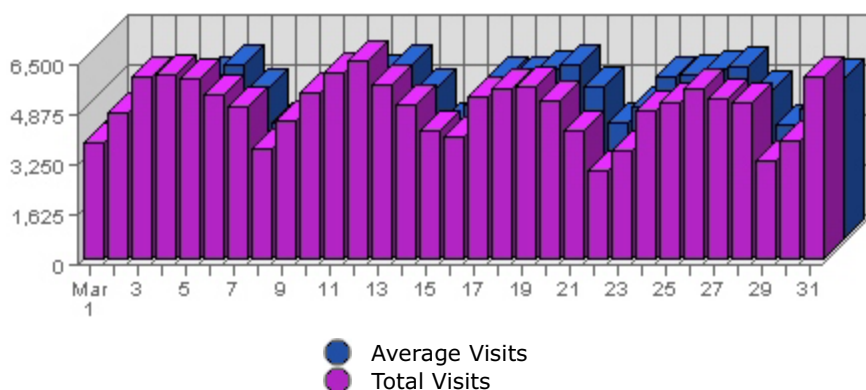

LiveStats 6.2.2
Visits for: **randburg.com**
Month of March 2003

Summary Report - Visits

The total number of visits during the selected month is **152,887**.
The average number of visits during a month is **146,140.00**.

The smallest number of visits occurred on **Sat, Mar 22nd 2003** with **2,891** visits.
The largest number of visits occurred on **Wed, Mar 12th 2003** with **6,470** visits.

On average the smallest number of visits occurs on **Saturday** with **3,693.00** visits.
On average the largest number of visits occurs on **Wednesday** with **5,704.00** visits.

3D Column - Visits

Tabular - Visits

Date	Visits	Average	Forecast	% of Total
Sat Mar 01st, 2003	3,804	3,805.33	n/a ▼	2.49
Sun Mar 02nd, 2003	4,797	4,279.67	n/a ▲	3.14
Mon Mar 03rd, 2003	5,929	5,196.57	n/a ▲	3.88
Tue Mar 04th, 2003	6,043	5,107.00	n/a ▼	3.95
Wed Mar 05th, 2003	5,896	5,308.57	n/a ▲	3.86
Thu Mar 06th, 2003	5,336	5,715.86	n/a ▼	3.49
Fri Mar 07th, 2003	4,969	4,924.86	n/a ▼	3.25
Sat Mar 08th, 2003	3,577	3,805.14	n/a ▼	2.34
Sun Mar 09th, 2003	4,517	4,353.57	n/a ▼	2.95
Mon Mar 10th, 2003	5,459	5,288.13	n/a ▼	3.57
Tue Mar 11th, 2003	6,075	5,224.00	n/a ▲	3.97
Wed Mar 12th, 2003	6,470	5,382.00	n/a ▲	4.23
Thu Mar 13th, 2003	5,695	5,668.38	n/a ▲	3.73
Fri Mar 14th, 2003	5,027	4,930.38	n/a ▲	3.29
Sat Mar 15th, 2003	4,168	3,776.63	n/a ▲	2.73
Sun Mar 16th, 2003	3,977	4,374.00	n/a ▼	2.60
Mon Mar 17th, 2003	5,284	5,307.11	n/a ▼	3.46
Tue Mar 18th, 2003	5,572	5,318.56	n/a ▼	3.64
Wed Mar 19th, 2003	5,612	5,502.89	n/a ▼	3.67
Thu Mar 20th, 2003	5,183	5,671.33	n/a ▼	3.39
Fri Mar 21st, 2003	4,193	4,941.11	n/a ▼	2.74
Sat Mar 22nd, 2003	2,891	3,820.11	n/a ▼	1.89
Sun Mar 23rd, 2003	3,528	4,329.89	n/a ▼	2.31
Mon Mar 24th, 2003	4,844	5,304.80	n/a ▼	3.17
Tue Mar 25th, 2003	5,108	5,343.90	n/a ▼	3.34
Wed Mar 26th, 2003	5,536	5,513.80	n/a ▼	3.62
Thu Mar 27th, 2003	5,239	5,622.50	n/a ▲	3.43
Fri Mar 28th, 2003	5,078	4,866.30	n/a ▲	3.32
Sat Mar 29th, 2003	3,249	3,727.20	n/a ▲	2.13
Sun Mar 30th, 2003	3,854	4,249.70	n/a ▲	2.52
Mon Mar 31st, 2003	5,977	5,262.91	n/a ▲	3.91